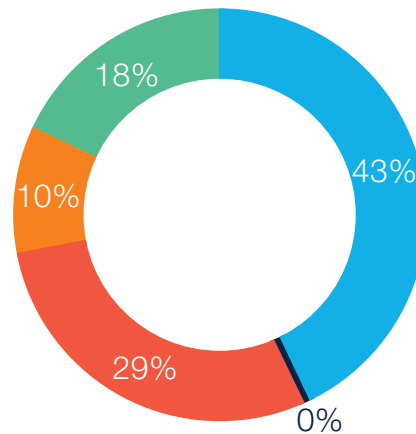

2015-17 Batch information

21%

Students from IIT/NIT/BITS

15

States represented in student pool

Work Experience

- >34 months
- 21 - 34 months
- 12 - 21 months
- <12 months
- No Experience

Educational Background