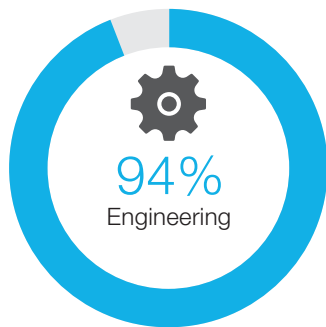

2015-17 Batch information

21%

Students from IIT/NIT/BITS

15

States represented in student pool

Work Experience

- >34 months
- 21 - 34 months
- 12 - 21 months
- <12 months
- No Experience

Educational Background